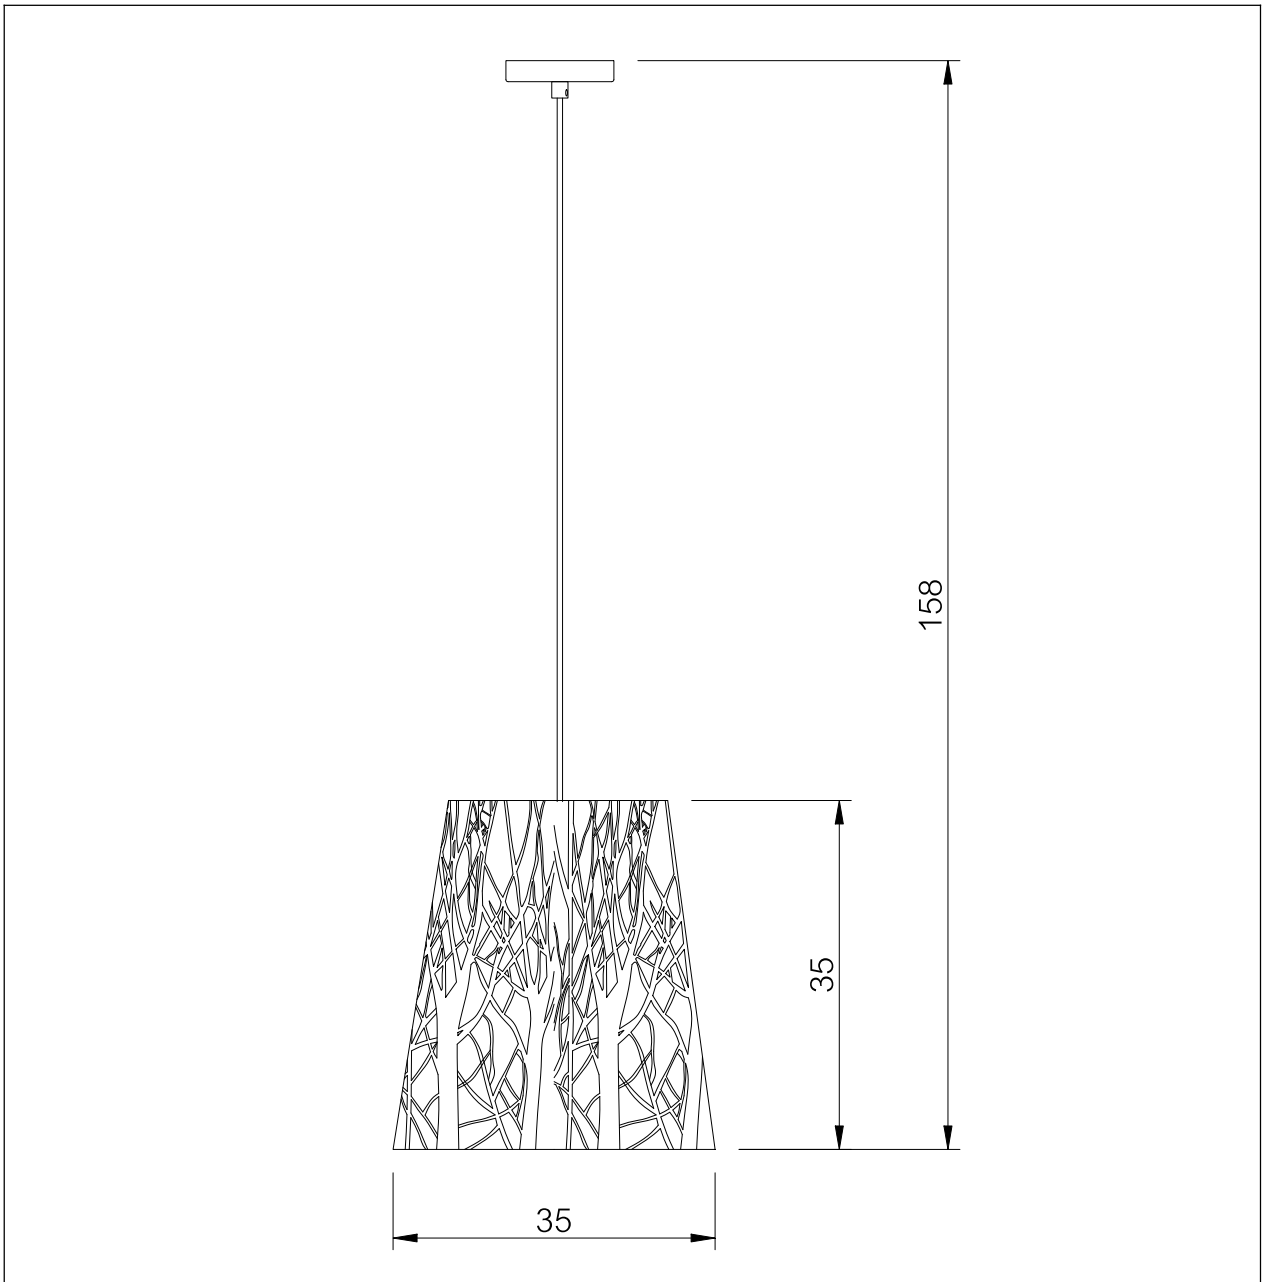

LUCIDE

Item number: 78481/35/30
78481/35/31

Technical details

Materials used:	Metal
Color:	Black/white
Dimmable and how is fixture dimmable	
Size:	Height: 158cm
	Length: 35cm
	Width: 35cm
	Net weight: 1.4kgs
Power requirements:	220-240V~50Hz
Bulb type and maximum wattage:	E27 Max 60W
Number of bulbs:	1XE27
IP degree:	IP20