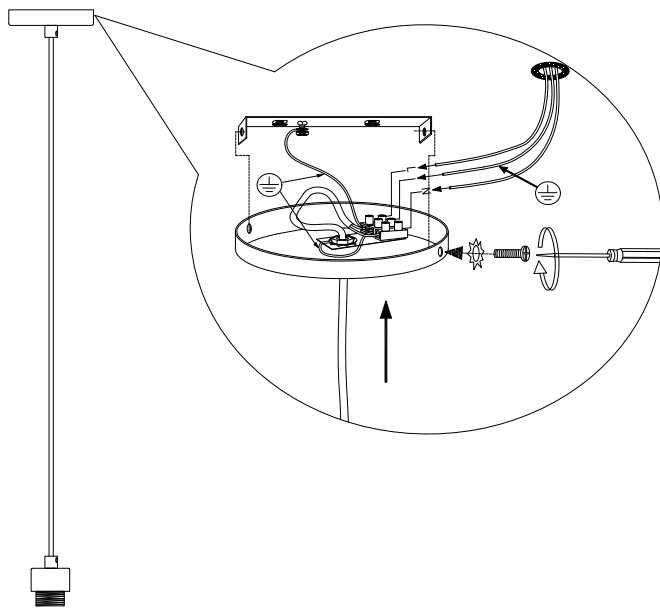

LUCIDE

Item number: 78481/35/30
78481/35/31

Technical details

Materials used:	Metal
Color:	Black/white
Dimmable and how is fixture dimmable	
Size:	Height: 158cm
	Length: 35cm
	Width: 35cm
	Net weight: 1.4kgs
Power requirements:	220-240V~50Hz
Bulb type and maximum wattage:	E27 Max 60W
Number of bulbs:	1XE27
IP degree:	IP20