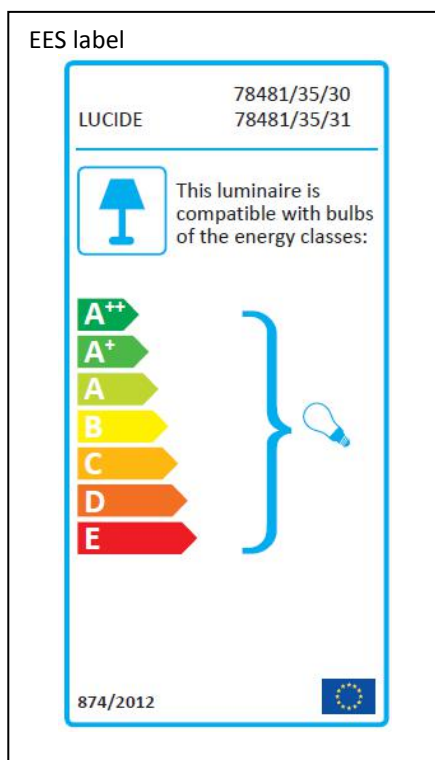

Von der Garantie ausgenommen: 1. Gebrochene Glasteile der Fassung werden nur innerhalb von 14 Tagen ab Kauf durch den Endkunden ersetzt. 2. Normaler Verschleiß, Verfärbungen aufgrund des normalen Gebrauchs. 3. Beschädigungen aufgrund externer Ursachen wie Feuer, Wasser, unsachgemäße Nutzung/ Installation oder Wartung des Produkts.

Kunden müssen das defekte Produkt/Teil und den Originalkaufbeleg einsenden, um Garantieansprüche geltend zu machen.

Deklaracja gwarancji:

LucideNV gwarantuje, że dostarczone produkty będą wolne od defektów materiałowych oraz produkcyjnych przez okres 2 lat od daty zakupu przez użytkownika końcowego, jeżeli urządzenie jest zainstalowane i prawidłowo utrzymywane zgodnie z instrukcją obsługi.

Wyłączenie z gwarancji: 1. Rozbite szkło zostanie wymienione tylko do 14 dni od momentu zakupu przez użytkownika końcowego. 2. Normalne zużycie, utrata koloru w wyniku normalnego użytkowania. 3. Uszkodzenie spowodowane czynnikami zewnętrznymi takimi, jak ogień, woda, nieprawidłowe używanie/ instalacja lub utrzymywanie produktu.

W celu uzyskania gwarancji klient musi zwrócić uszkodzony przedmiot oraz oryginalny dowód zakupu.

Other languages of the manual and further explanations can be found on our website.