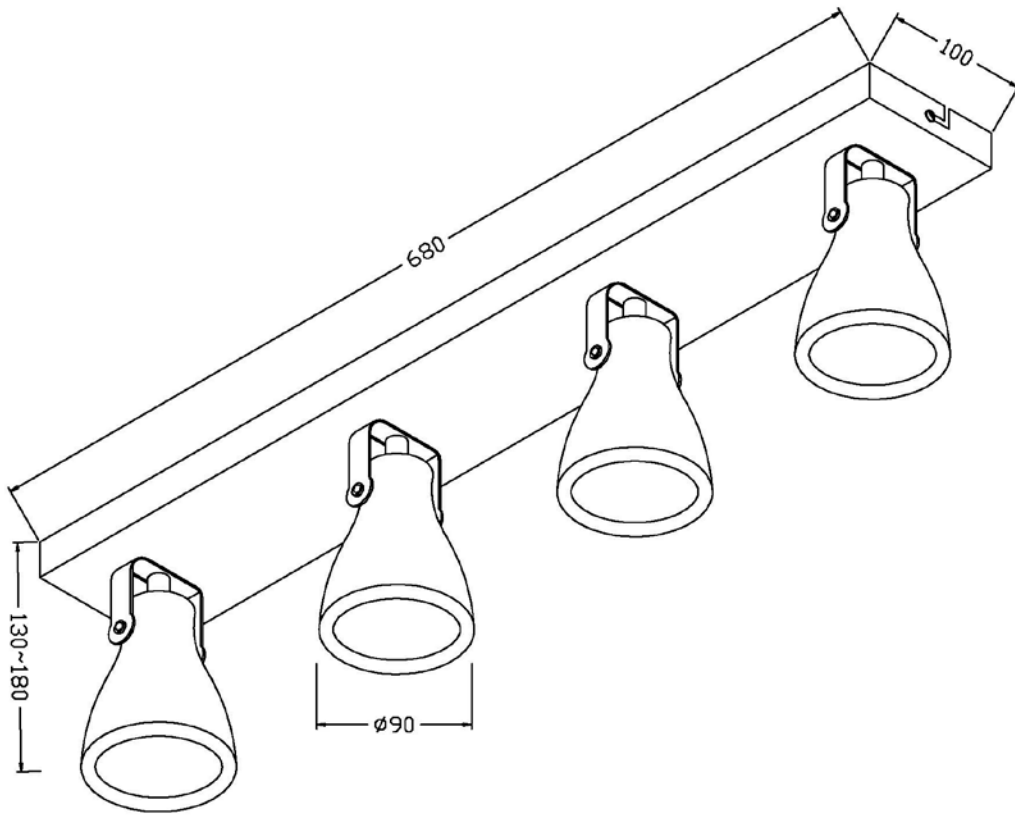

# LUCIDE

Line drawing of the item

Item number: 05910/20/30

## Technical details

Materials used:	Metal+ Concrete
Color:	Black
Dimmable and how is fixture dimmable	Yes
Size:	Height: 13-18cm
	Length: 68cm
	Width: 10cm
	Net weight: 3kg
Power requirements:	220-240V~50Hz
Bulb type and maximum wattage:	GU10 LED Max.5W
Number of bulbs:	4xGU10
IP degree:	IP20