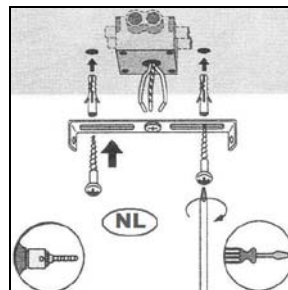

## Technical details

Materials used:	Metal+ Concrete
Color:	Black
Dimmable and how is fixture dimmable	Yes
Size:	Height: 13-18cm
	Length: 68cm
	Width: 10cm
	Net weight: 3kg
Power requirements:	220-240V~50Hz
Bulb type and maximum wattage:	GU10 LED Max.5W
Number of bulbs:	4xGU10
IP degree:	IP20