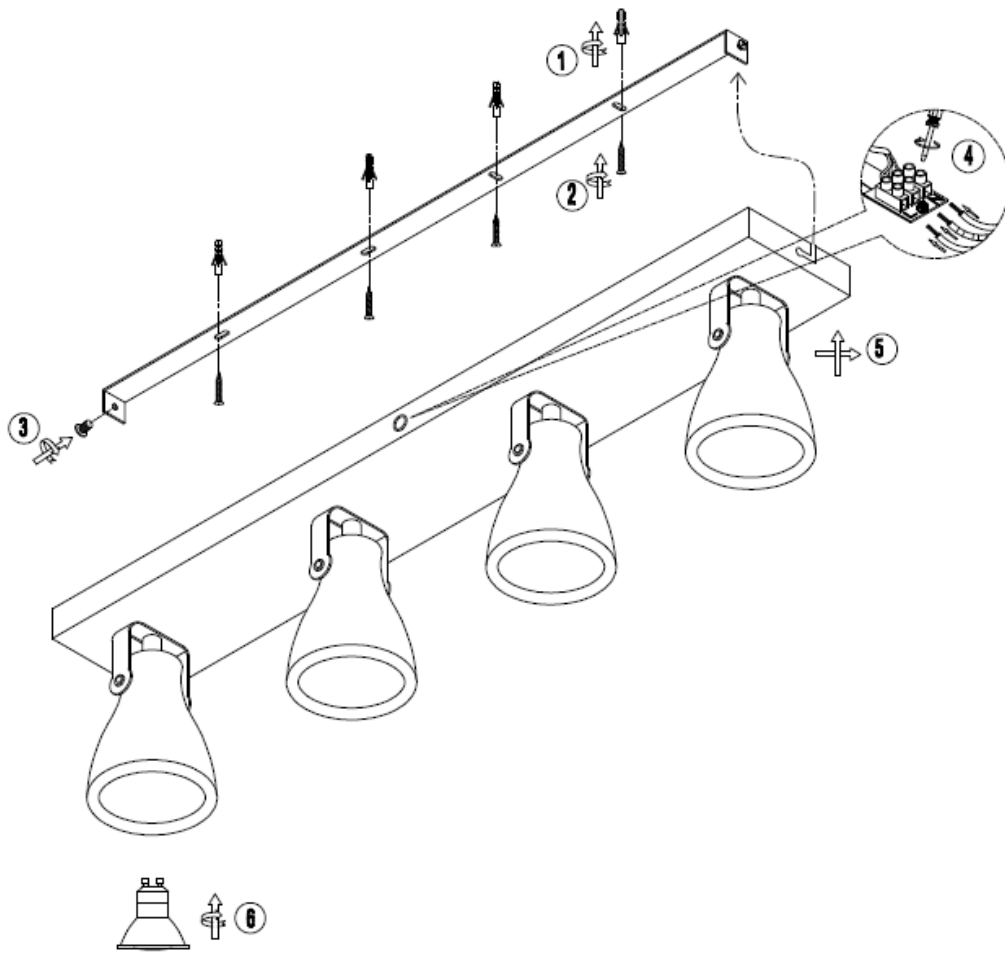

# LUCIDE

Line drawing of the item

Item number: 05910/20/30

## Technical details

Materials used:	Metal+ Concrete
Color:	Black
Dimmable and how is fixture dimmable	Yes
Size:	Height: 13-18cm
	Length: 68cm
	Width: 10cm
	Net weight: 3kg
Power requirements:	220-240V~50Hz
Bulb type and maximum wattage:	GU10 LED Max.5W
Number of bulbs:	4xGU10
IP degree:	IP20