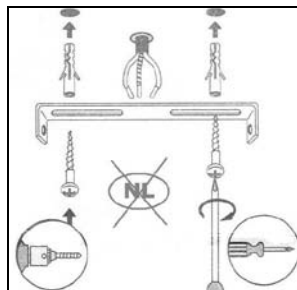

## Technical details

Materials used:	Metal+ Concrete
Color:	Black
Dimmable and how is fixture dimmable	Yes
Size:	Height: 13-18cm
	Length: 68cm
	Width: 10cm
	Net weight: 3kg
Power requirements:	220-240V~50Hz
Bulb type and maximum wattage:	GU10 LED Max.5W
Number of bulbs:	4xGU10
IP degree:	IP20