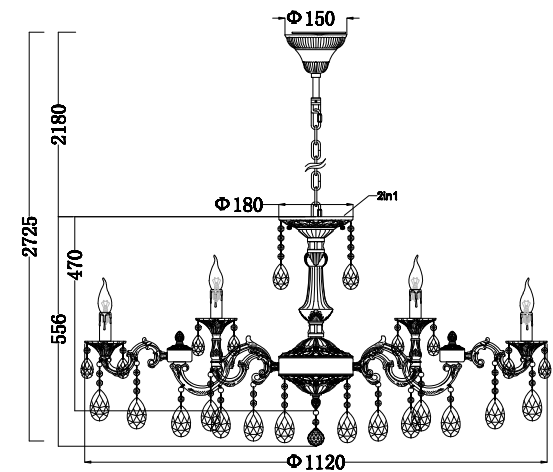

Instruction

DIA883-PL-18-G

18 x E14 (40W)

Model: DIA883-PL-18-G
Collection: Royal Classic
Series: Monica

Ceiling Lamps