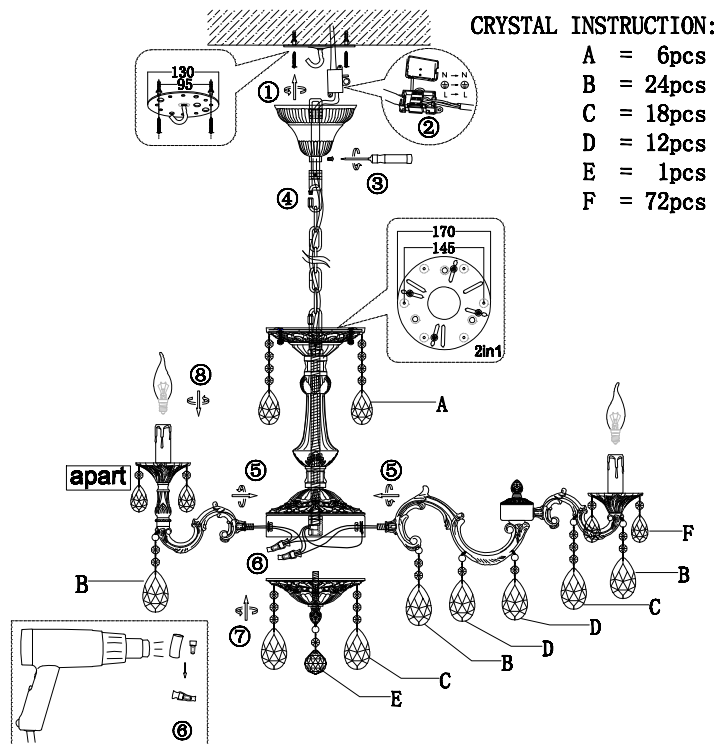

Instruction

DIA883-PL-18-G

18 x E14 (40W)

Model: DIA883-PL-18-G
Collection: Royal Classic
Series: Monica

Ceiling Lamps