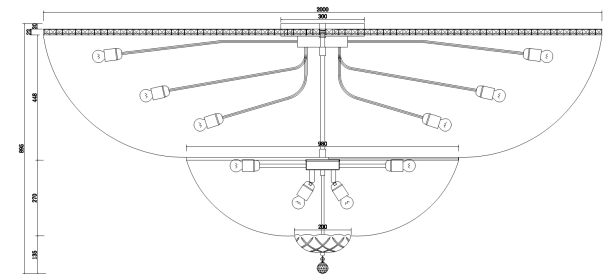

# Instruction

Collection: DIAMANT CRYSTAL  
Series: PALACE  
Model: DIA100-CL-42-G  
Ceiling

A=1  
B=64  
C=280

REMOVE COVER  
BEFORE USING LAMP

- Ceiling

42 x E27 (60W)

**MAYTONI**  
DECORATIVE LIGHTING

[www.maytoni.de](http://www.maytoni.de)