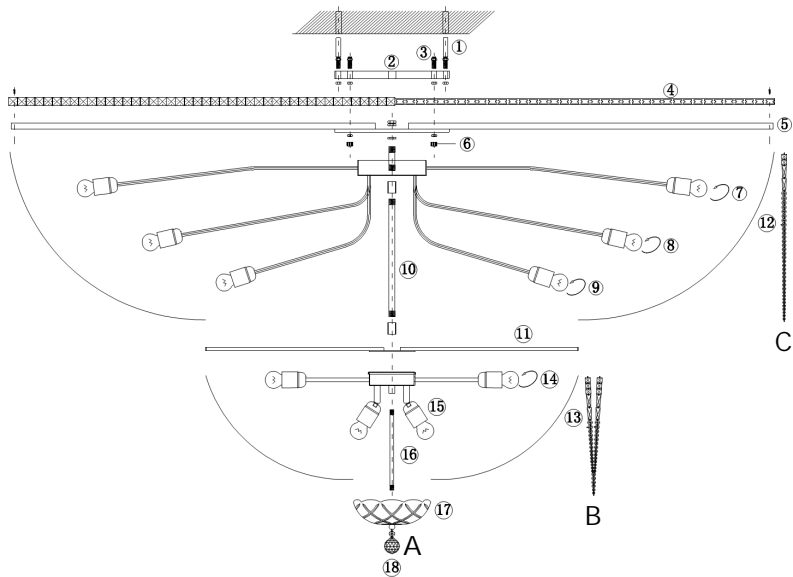

# Instruction

Collection: DIAMANT CRYSTAL  
Series: PALACE  
Model: DIA100-CL-42-G  
Ceiling

A=1  
B=64  
C=280

REMOVE COVER  
BEFORE USING LAMP

- Ceiling

42 x E27 (60W)

**MAYTONI**  
DECORATIVE LIGHTING

[www.maytoni.de](http://www.maytoni.de)