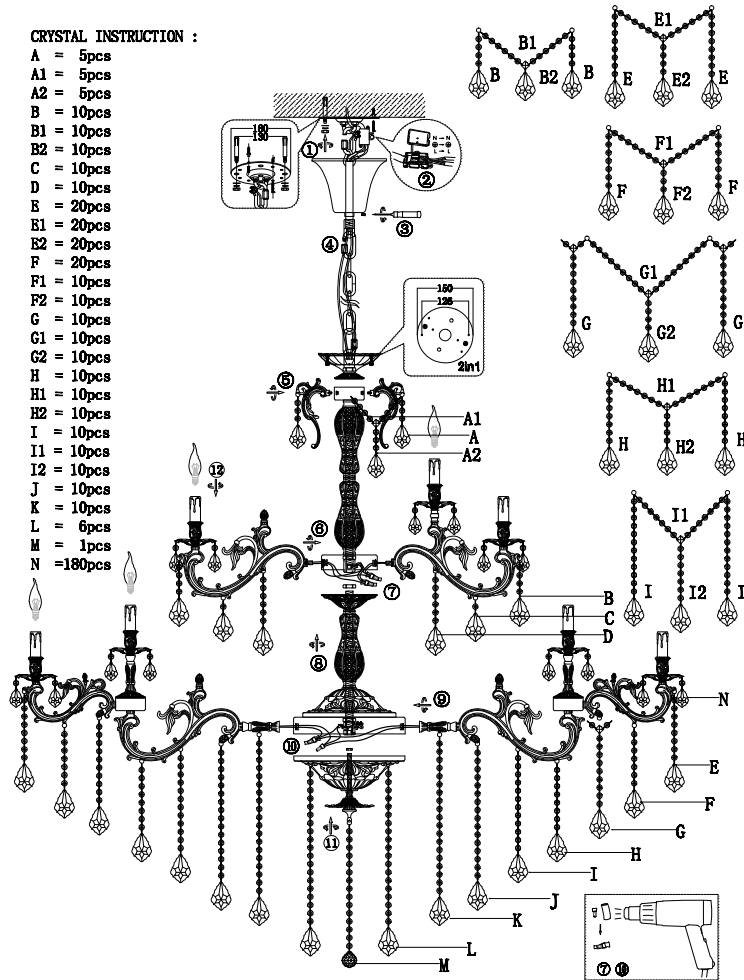

Instruction

DIA882-PL-45-G

CRYSTAL INSTRUCTION :

- A = 5pcs
- A1 = 5pcs
- A2 = 5pcs
- B = 10pcs
- B1 = 10pcs
- B2 = 10pcs
- C = 10pcs
- D = 10pcs
- E = 20pcs
- E1 = 20pcs
- E2 = 20pcs
- F = 20pcs
- F1 = 10pcs
- F2 = 10pcs
- G = 10pcs
- G1 = 10pcs
- G2 = 10pcs
- H = 10pcs
- H1 = 10pcs
- H2 = 10pcs
- I = 10pcs
- I1 = 10pcs
- I2 = 10pcs
- J = 10pcs
- K = 10pcs
- L = 6pcs
- M = 1pcs
- N = 180pcs

45 x E14 (40W)

Model: DIA882-PL-45-G
Collection: Royal Classic
Series: Monica

Ceiling Lamps