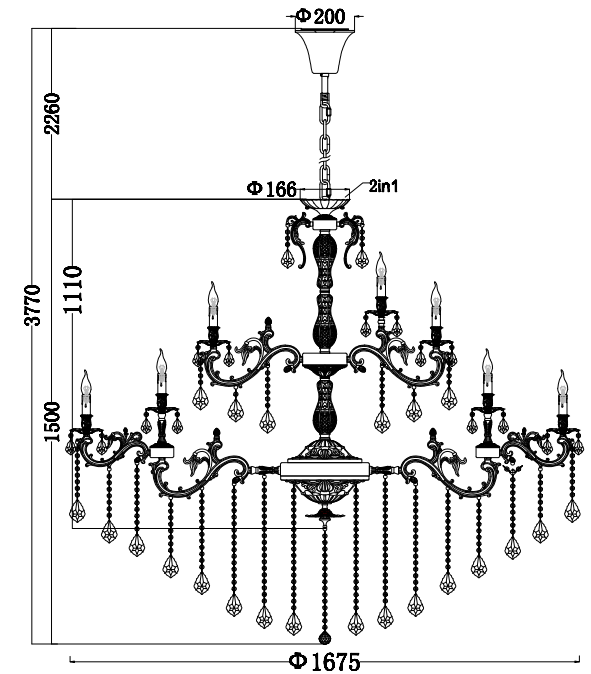

Instruction

DIA882-PL-45-G

CRYSTAL INSTRUCTION :

- A = 5pcs
- A1 = 5pcs
- A2 = 5pcs
- B = 10pcs
- B1 = 10pcs
- B2 = 10pcs
- C = 10pcs
- D = 10pcs
- E = 20pcs
- E1 = 20pcs
- E2 = 20pcs
- F = 20pcs
- F1 = 10pcs
- F2 = 10pcs
- G = 10pcs
- G1 = 10pcs
- G2 = 10pcs
- H = 10pcs
- H1 = 10pcs
- H2 = 10pcs
- I = 10pcs
- I1 = 10pcs
- I2 = 10pcs
- J = 10pcs
- K = 10pcs
- L = 6pcs
- M = 1pcs
- N = 180pcs

45 x E14 (40W)

Model: DIA882-PL-45-G
Collection: Royal Classic
Series: Monica

Ceiling Lamps