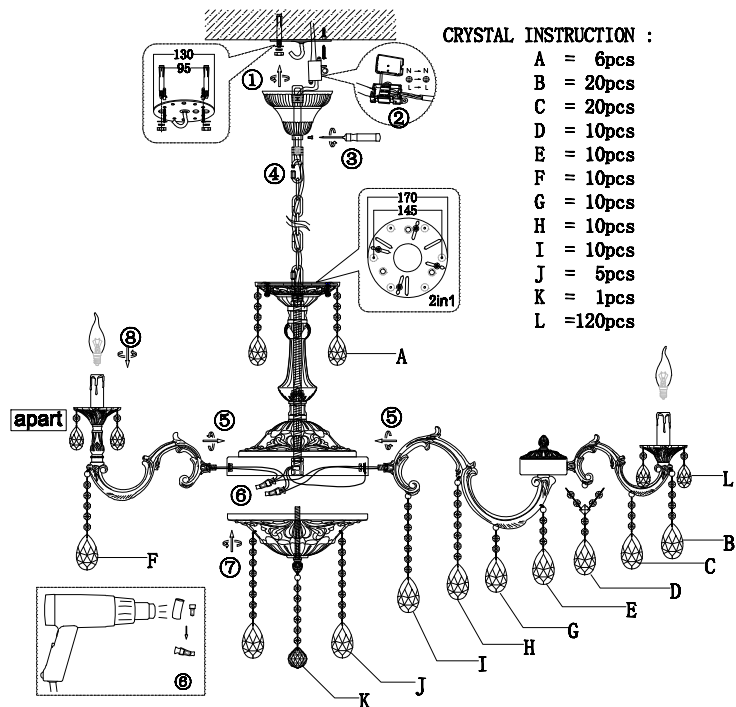

Instruction

DIA883-PL-30-G

30 x E14 (40W)

Model: DIA883-PL-30-G
Collection: Royal Classic
Series: Monica

Ceiling Lamps