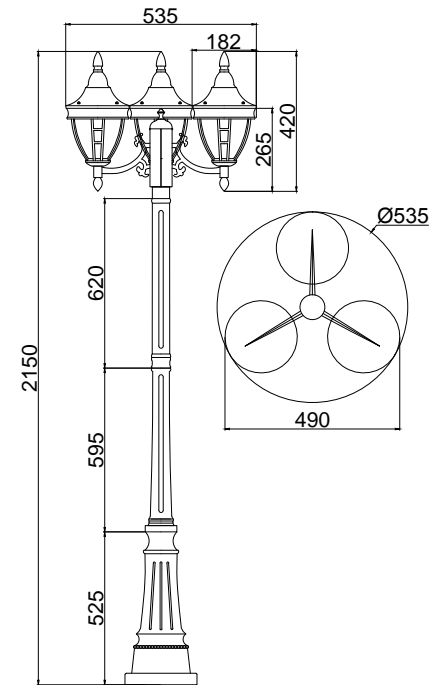

Instruction

O026FL-03B

3 x E27 (60W)

Model: O026FL-03B
Collection: Outdoor
Series: Rivoli

Floor Lamps