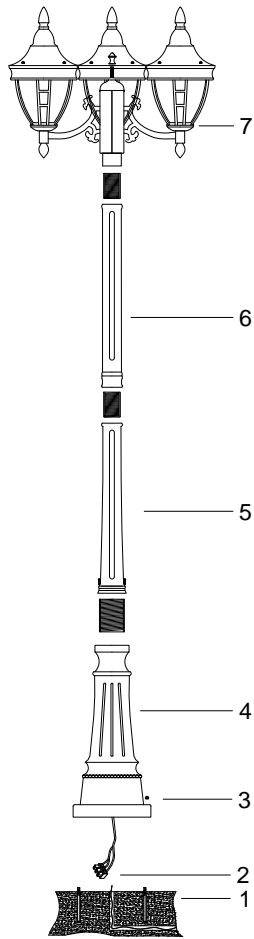

Instruction

O026FL-03B

3 x E27 (60W)

Model: O026FL-03B
Collection: Outdoor
Series: Rivoli

Floor Lamps