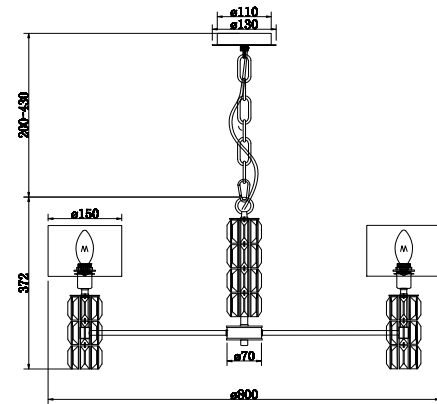

# Instruction

DIA008PL-07CH

Model: DIA008PL-07CH  
Collection: Diamant Crystal  
Series: Talento

Ceiling Lamps