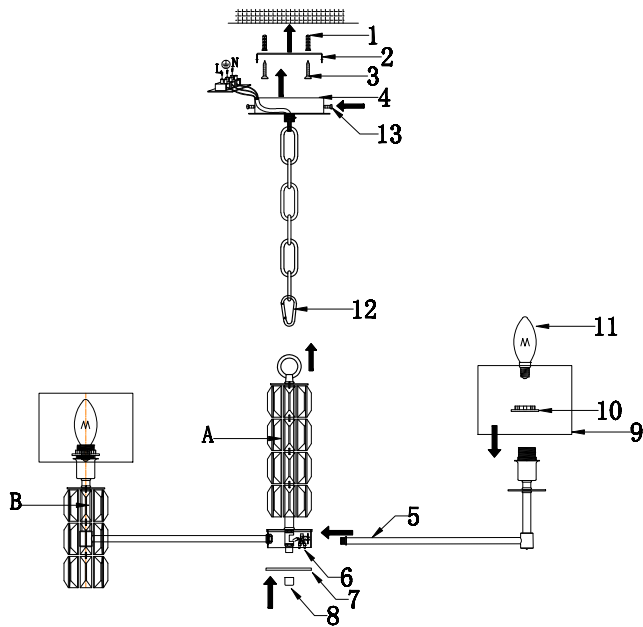

# Instruction

DIA008PL-07CH

Model: DIA008PL-07CH  
Collection: Diamant Crystal  
Series: Talento

Ceiling Lamps