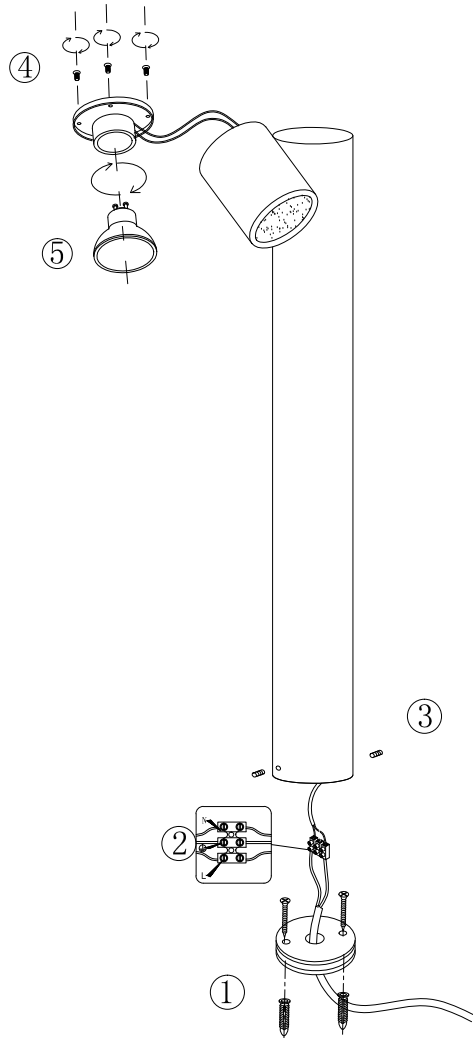

Instruction

O010FL-01B

1 x GU10 (50W)

Model: O010FL-01B
Collection: Outdoor
Series: Wall Street

Floor Lamps