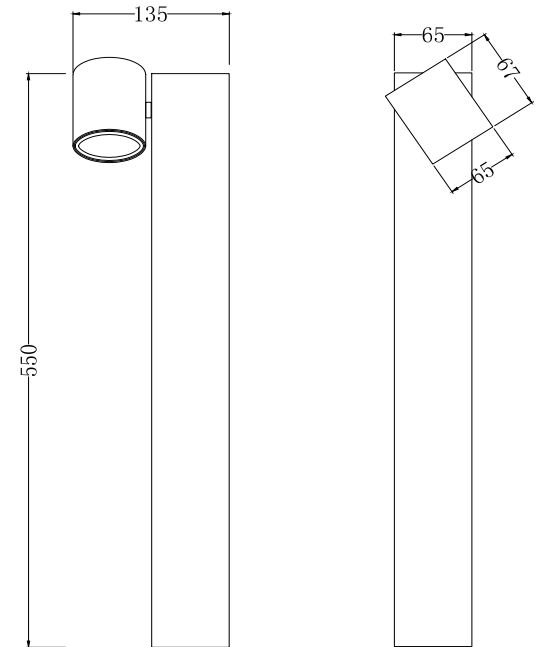

Instruction

O010FL-01B

1 x GU10 (50W)

Model: O010FL-01B
Collection: Outdoor
Series: Wall Street

Floor Lamps