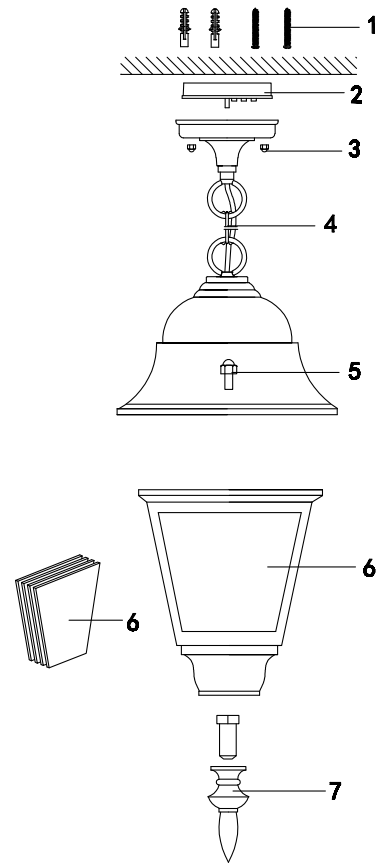

# Instruction

O001PL-01W

1 x E27 (60W)

Model: O001PL-01W  
Collection: Outdoor  
Series: Abbey Road

Ceiling Lamps