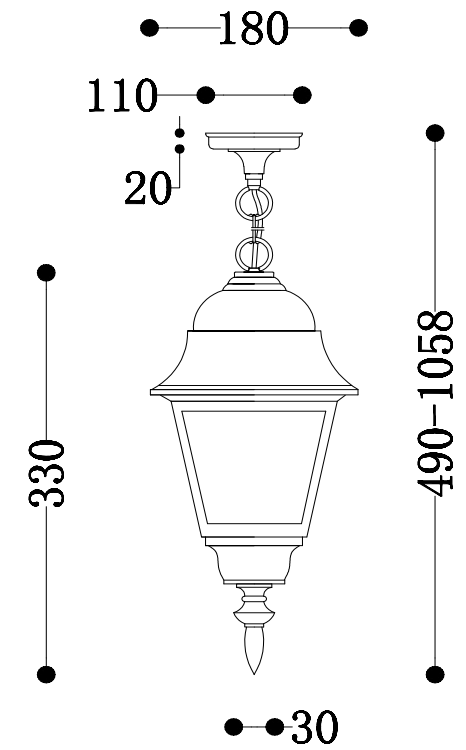

# Instruction

O001PL-01W

1 x E27 (60W)

Model: O001PL-01W  
Collection: Outdoor  
Series: Abbey Road

Ceiling Lamps