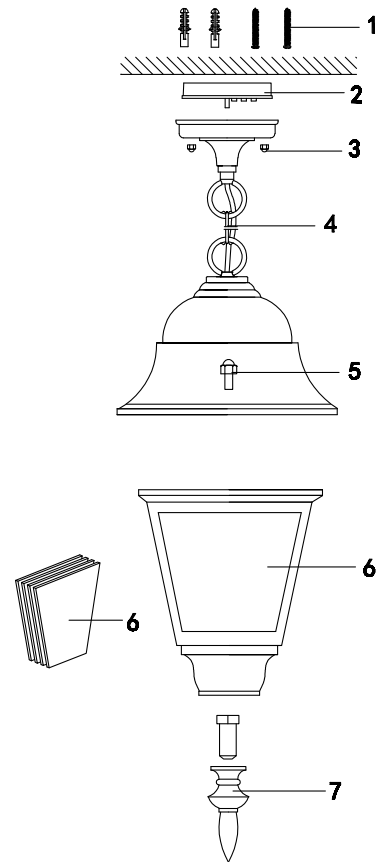

Instruction

O003PL-01B

1 x E27 (60W)

Model: O003PL-01B
Collection: Outdoor
Series: Abbey Road

Ceiling Lamps