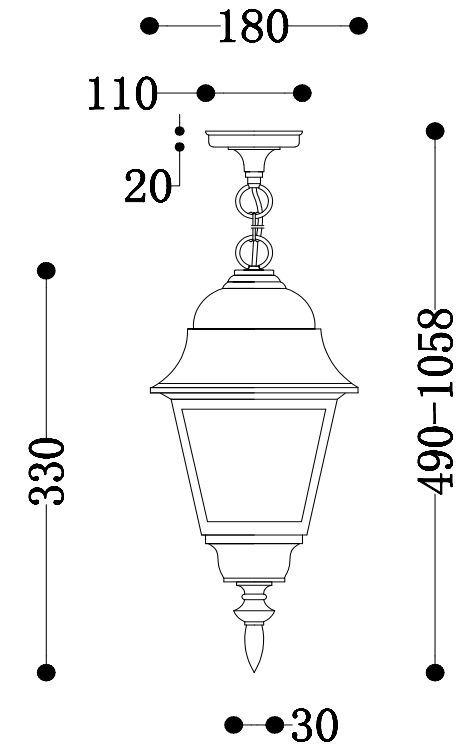

Instruction

O003PL-01B

1 x E27 (60W)

Model: O003PL-01B
Collection: Outdoor
Series: Abbey Road

Ceiling Lamps