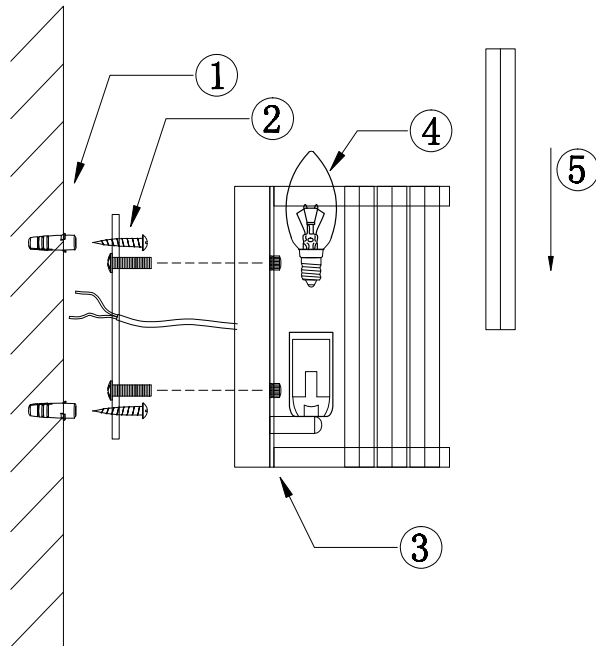

Instruction

MOD087WL-02G

2 x E14 (40W)

Model: MOD087WL-02G

Collection: Neoclassic

Wall Lamps