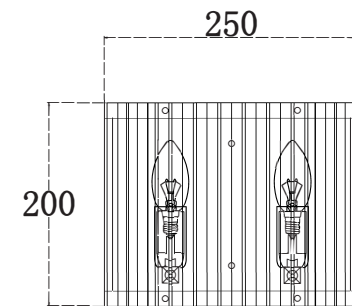

Instruction

MOD087WL-02G

2 x E14 (40W)

Model: MOD087WL-02G

Collection: Neoclassic

Wall Lamps