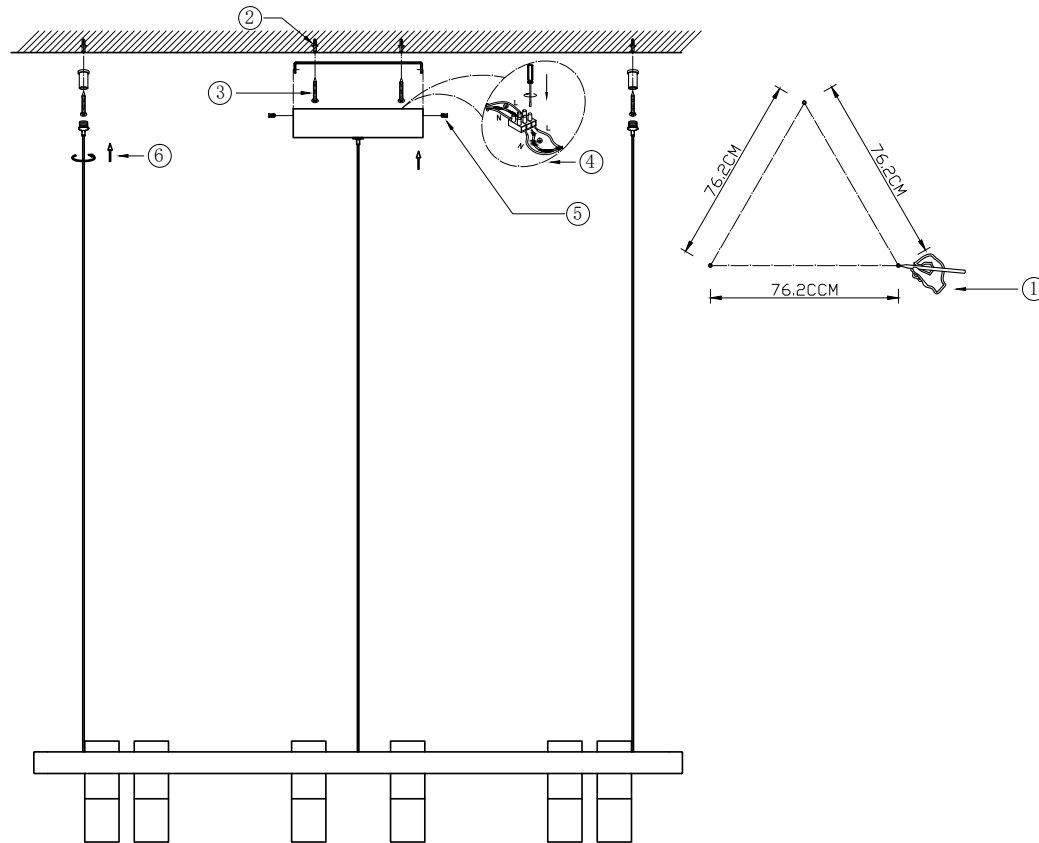

Instruction

MOD102PL-L42W

MAX 42W
3800 Lumen

Model: MOD102PL-L42W
Collection: Technical
Series: Satellite

Pendant Lamps