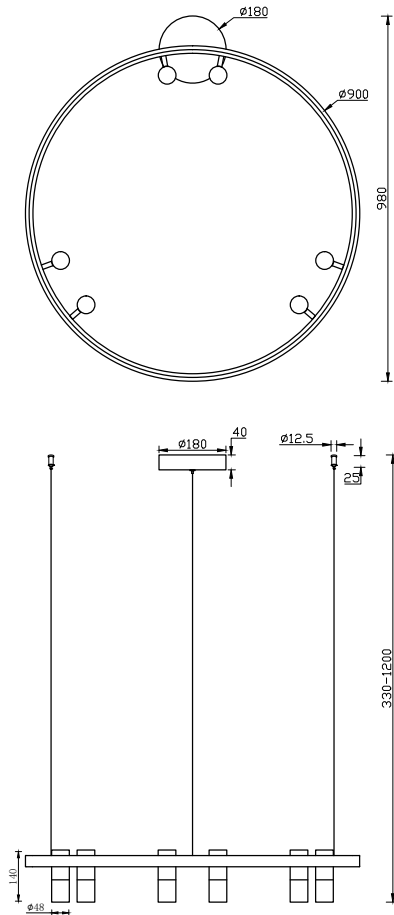

Instruction

MOD102PL-L42W

MAX 42W
3800 Lumen

Model: MOD102PL-L42W
Collection: Technical
Series: Satellite

Pendant Lamps