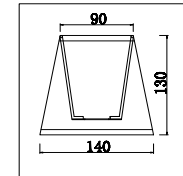

FREYA
TRADITION OF QUALITY

Instruction

FR2685WL-01BZ

1 x E14 (40W)

Model: FR2685WL-01BZ
Series: Inessa

Wall Lamps