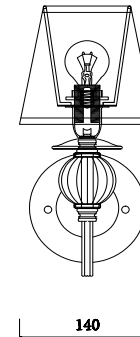

FREYA
TRADITION OF QUALITY

Instruction

FR2685WL-01BZ

1 x E14 (40W)

Model: FR2685WL-01BZ
Series: Inessa

Wall Lamps