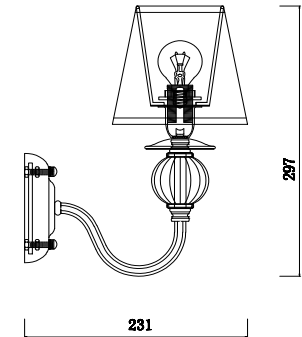

FREYA
TRADITION OF QUALITY

Instruction

FR2685WL-01BZ

1 x E14 (40W)

Model: FR2685WL-01BZ
Series: Inessa

Wall Lamps