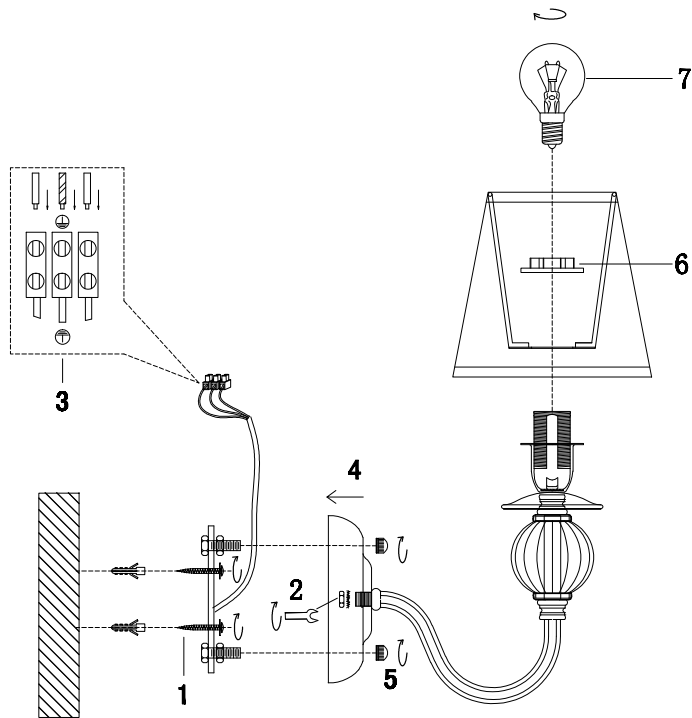

FREYA
TRADITION OF QUALITY

Instruction

FR2685WL-01BZ

1 x E14 (40W)

Model: FR2685WL-01BZ
Series: Inessa

Wall Lamps