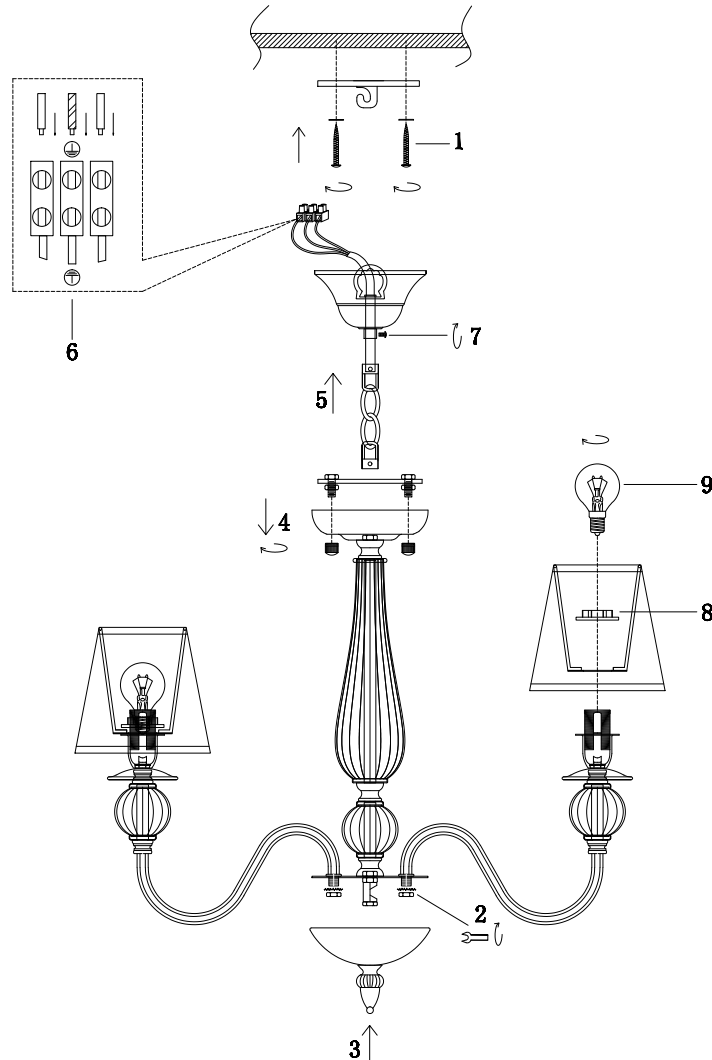

FREYA
TRADITION OF QUALITY

Instruction

FR2685PL-05BZ

5 x E14 (40W)

Model: FR2685PL-05BZ
Series: Inessa

Ceiling Lamps