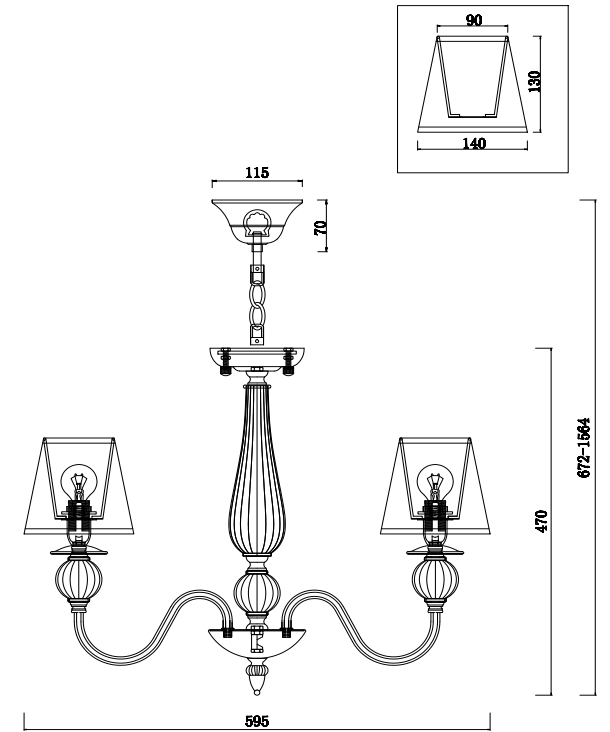

FREYA
TRADITION OF QUALITY

Instruction

FR2685PL-05BZ

5 x E14 (40W)

Model: FR2685PL-05BZ
Series: Inessa

Ceiling Lamps