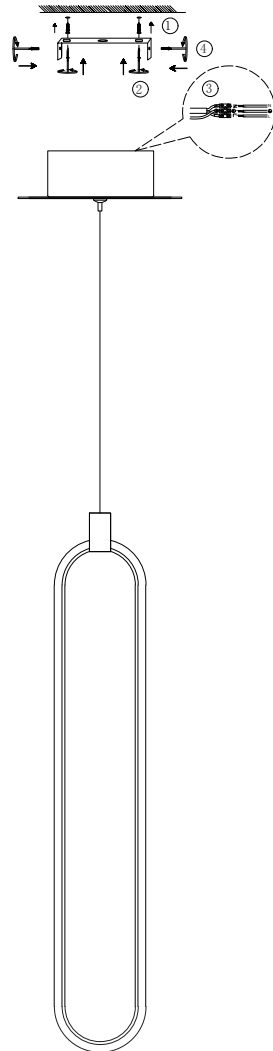

Instruction

MOD017PL-L13N

MAX 17W
1370 Lumen

Model: MOD017PL-L13N
Collection: Modern
Series: Chain

Pendant Lamps