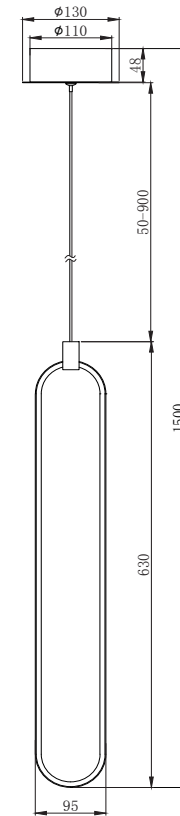

Instruction

MOD017PL-L13N

MAX 17W
1370 Lumen

Model: MOD017PL-L13N
Collection: Modern
Series: Chain

Pendant Lamps