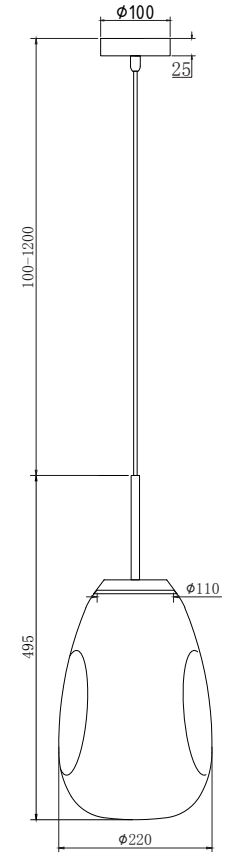

## P013PL-01G

1 x E27 (60W)

Recommended to use with LED bulbs

Model: P013PL-01G

Collection: Pendant

Series: Mabell

Pendant Lamps