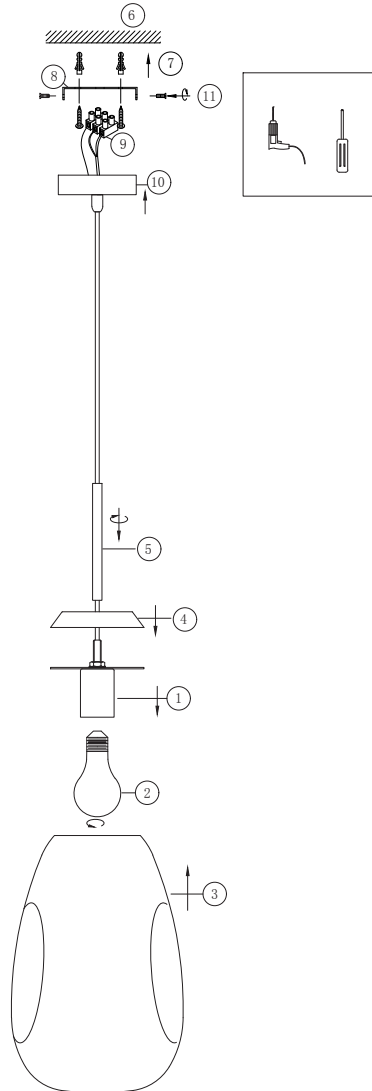

## P013PL-01G

1 x E27 (60W)

Recommended to use with LED bulbs

Model: P013PL-01G

Collection: Pendant

Series: Mabell

Pendant Lamps