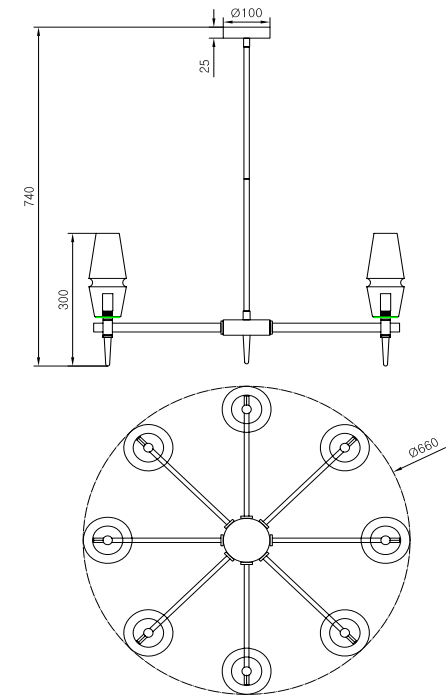

## H002PL-08G

8 x G9 (28W)

Model: H002PL-08G  
Collection: House  
Series: Lita

Ceiling Lamps