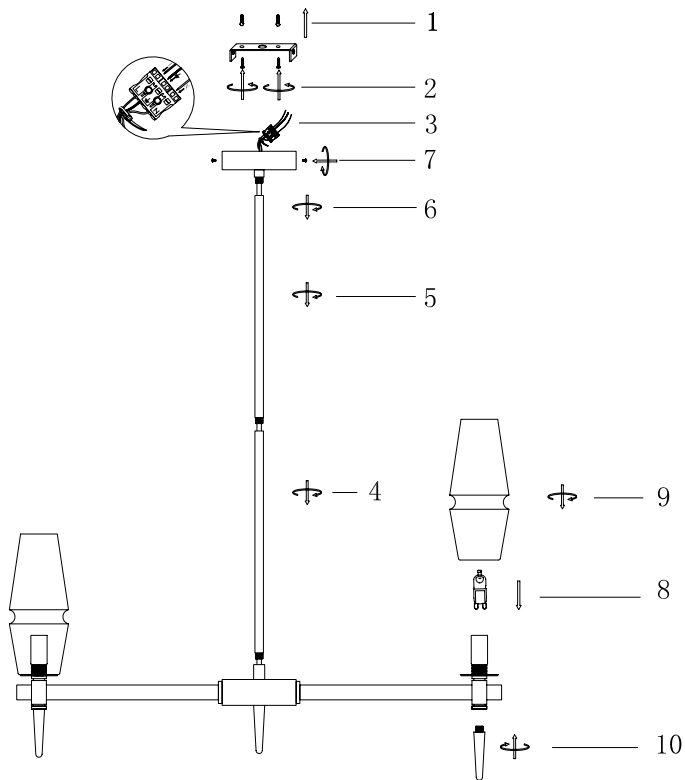

## H002PL-08G

8 x G9 (28W)

Model: H002PL-08G  
Collection: House  
Series: Lita

Ceiling Lamps