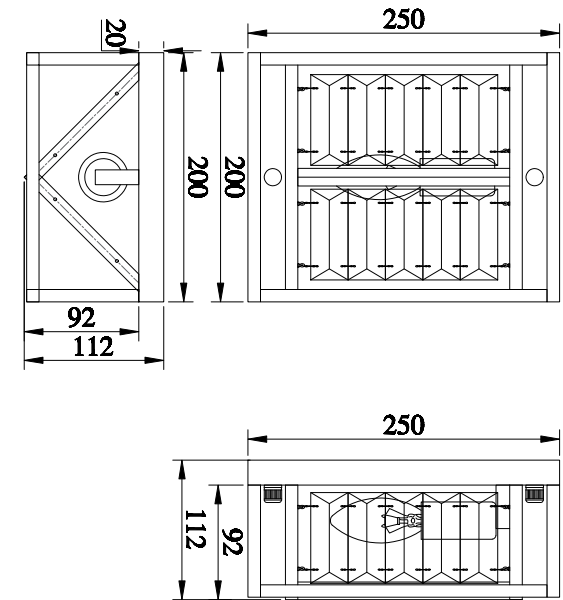

# Instruction

MOD060WL-01G

1 x E14 (60W)

Model: MOD060WL-01G  
Collection: Neoclassic

Wall Lamps