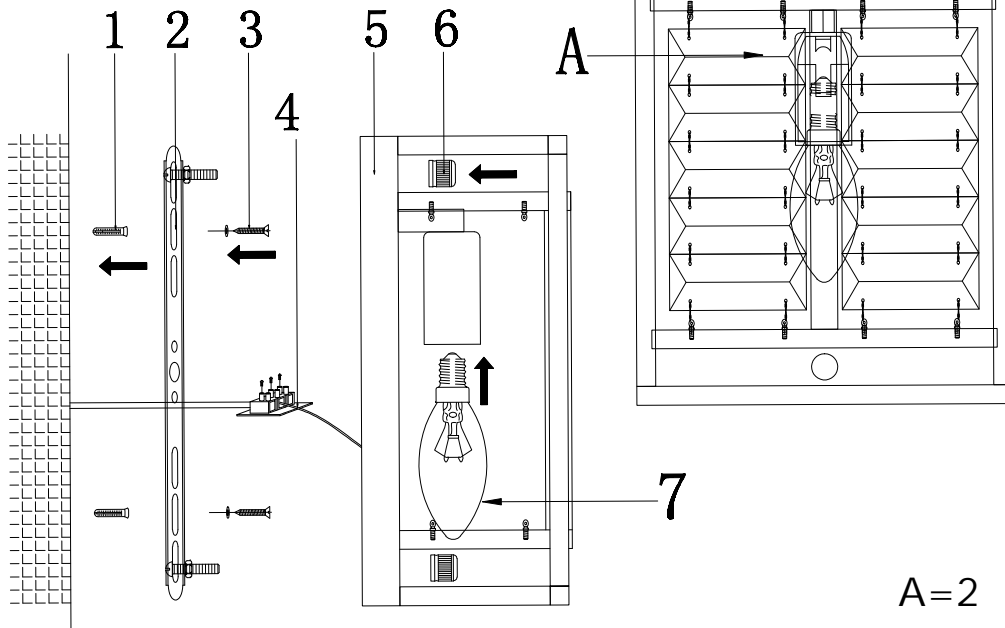

# Instruction

MOD060WL-01G

1 x E14 (60W)

Model: MOD060WL-01G  
Collection: Neoclassic

Wall Lamps