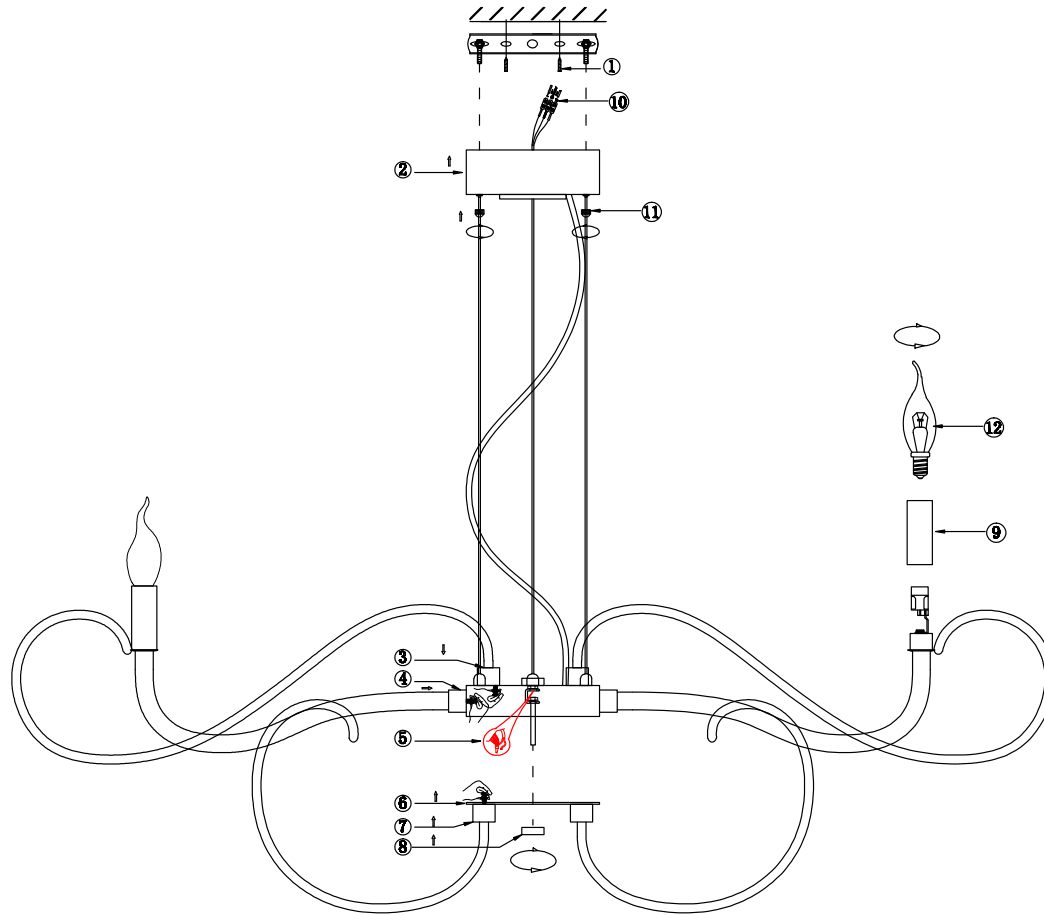

Instruction

MOD051PL-09TR

9 x E14 (40W)

Ceiling Lamps

Model: MOD051PL-09TR
Collection: Modern
Series: Atlanta