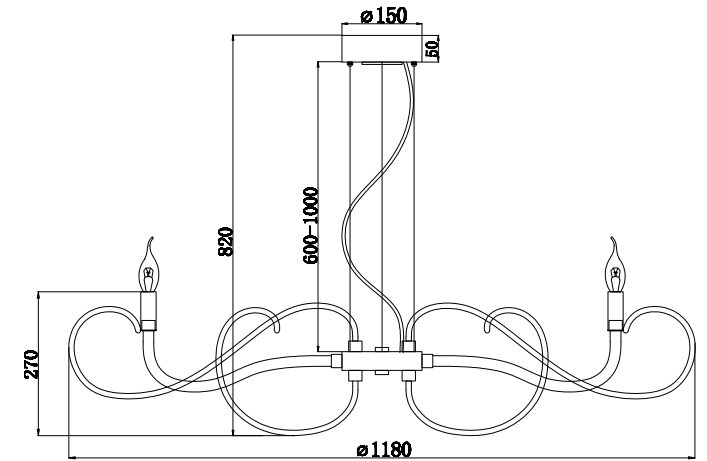

Instruction

MOD051PL-09TR

9 x E14 (40W)

Ceiling Lamps

Model: MOD051PL-09TR
Collection: Modern
Series: Atlanta