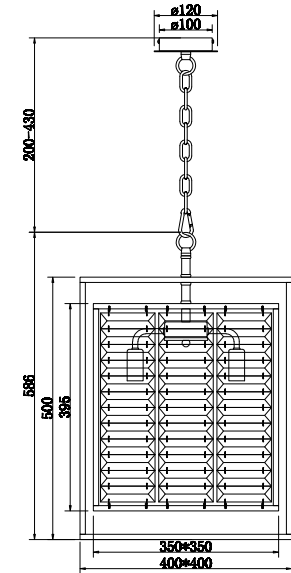

# Instruction

MOD060PL-04CH

A=12

4 x E14 (60W)

Model: MOD060PL-04CH  
Collection: Neoclassic

Pendant Lamps