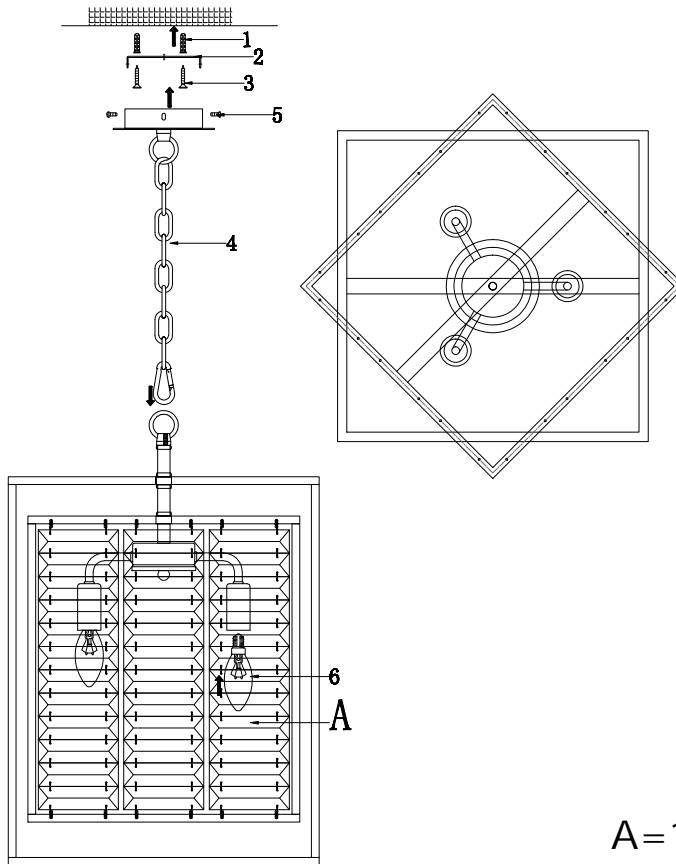

# Instruction

MOD060PL-04CH

A=12

4 x E14 (60W)

Model: MOD060PL-04CH  
Collection: Neoclassic

Pendant Lamps