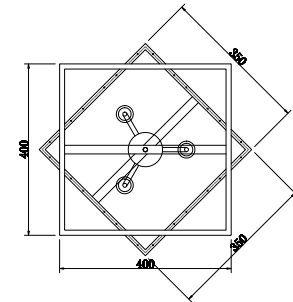

# Instruction

MOD060PL-04CH

A=12

4 x E14 (60W)

Model: MOD060PL-04CH  
Collection: Neoclassic

Pendant Lamps