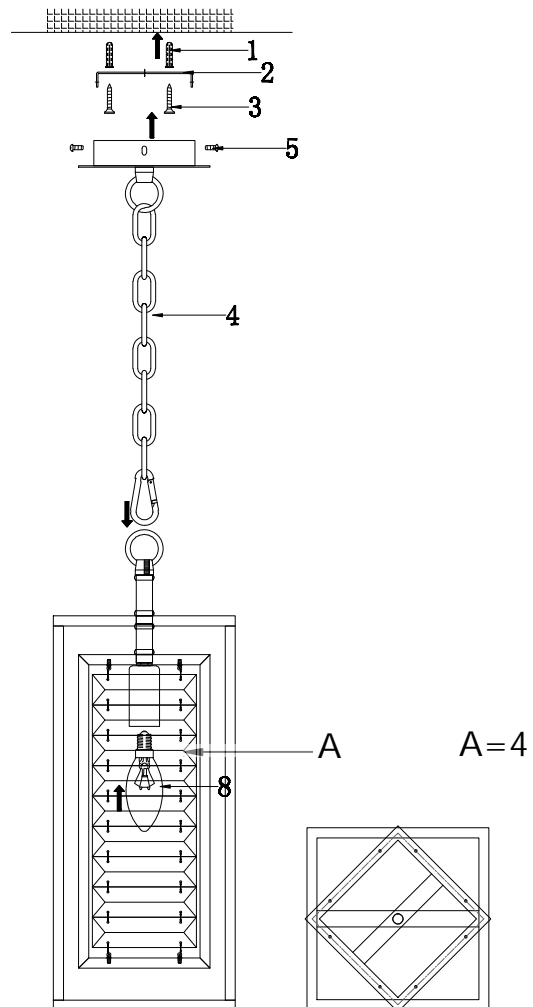

Instruction

MOD060PL-01CH

1 x E14 (60W)

Model: MOD060PL-01CH
Collection: Neoclassic

Pendant Lamps