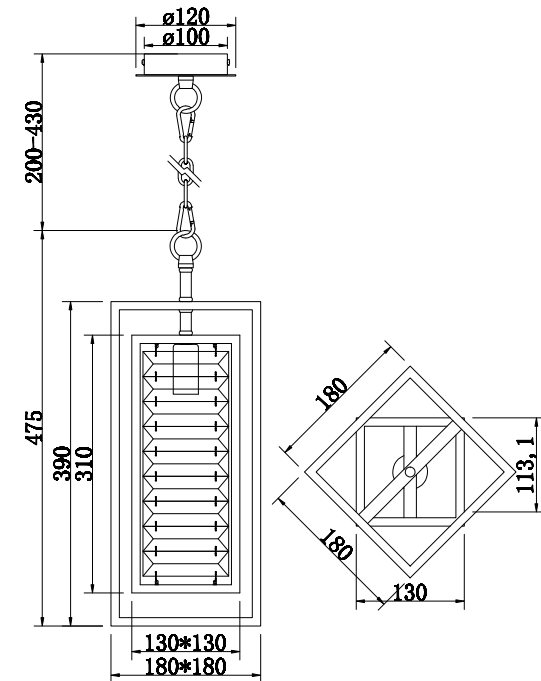

Instruction

MOD060PL-01CH

1 x E14 (60W)

Model: MOD060PL-01CH
Collection: Neoclassic

Pendant Lamps