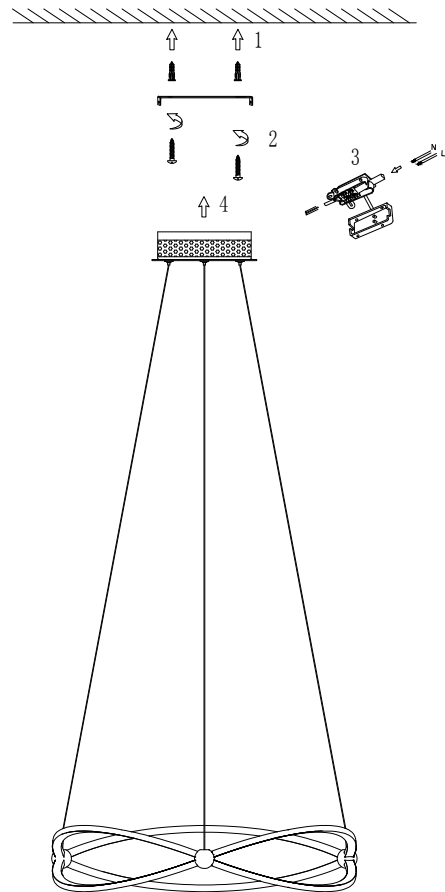

# Instruction

MOD062PL-L45CH3K

MAX 45W  
3000 Lumen

Model: MOD062PL-L45CH3K  
Collection: Modern  
Series: Weave

Pendant Lamps