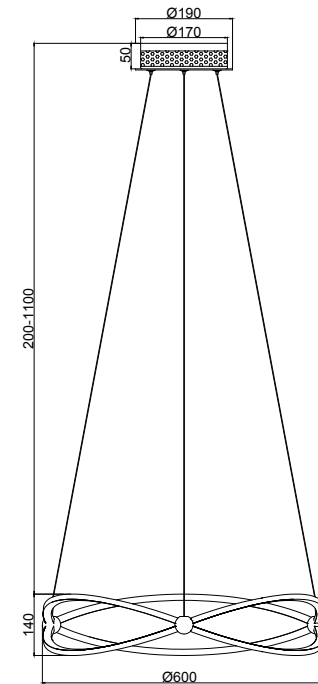

# Instruction

MOD062PL-L45CH3K

MAX 45W  
3000 Lumen

Model: MOD062PL-L45CH3K  
Collection: Modern  
Series: Weave

Pendant Lamps