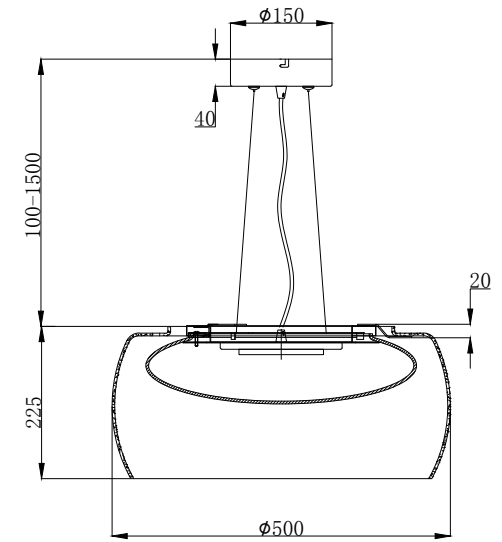

Instruction

MOD073PL-L16B3K

MAX 16W
500 Lumen

Model: MOD073PL-L16B3K
Collection: Modern
Series: Solen

Pendant Lamps