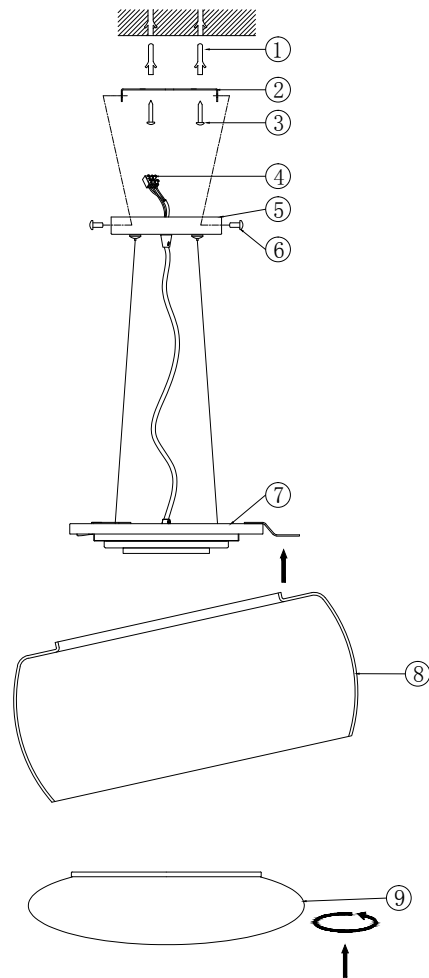

Instruction

MOD073PL-L16B3K

MAX 16W
500 Lumen

Model: MOD073PL-L16B3K
Collection: Modern
Series: Solen

Pendant Lamps