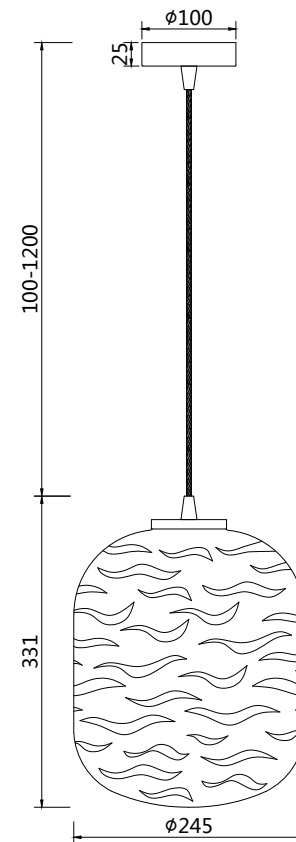

# Instruction

P058PL-01B

1 x E27 (60W)

Recommended to use with LED bulbs

Model: P058PL-01B

Collection: Pendant

Series: Dunas

Pendant Lamps