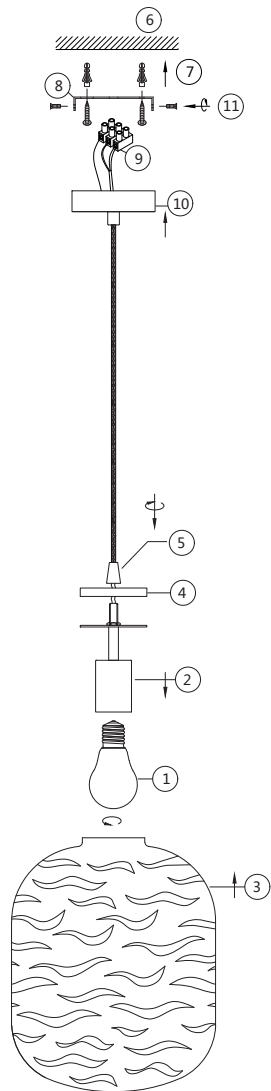

# Instruction

P058PL-01B

1 x E27 (60W)

Recommended to use with LED bulbs

Model: P058PL-01B

Collection: Pendant

Series: Dunas

Pendant Lamps