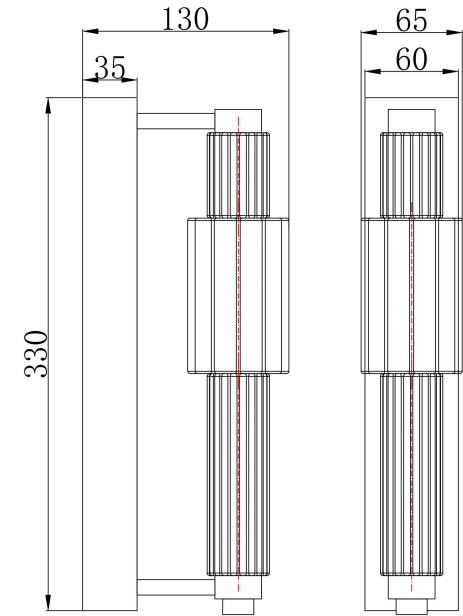

## Instruction

### MOD308WL-L9CG3K

MAX 8W  
800 Lumen

Model: MOD308WL-L9CG3K

Collection: Modern

Wall Lamps