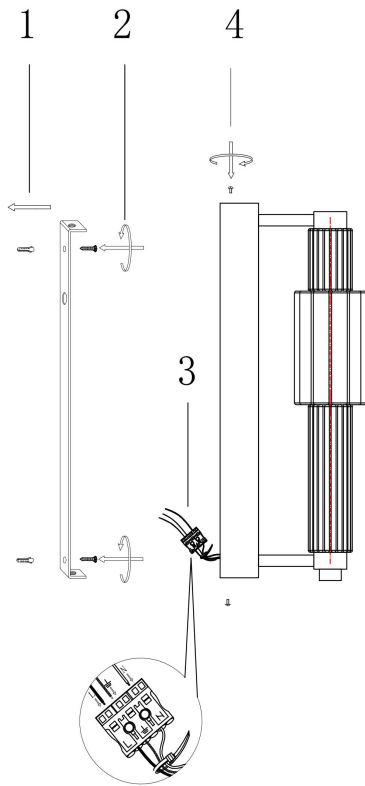

## Instruction

### MOD308WL-L9CG3K

MAX 8W  
800 Lumen

Model: MOD308WL-L9CG3K

Collection: Modern

Wall Lamps